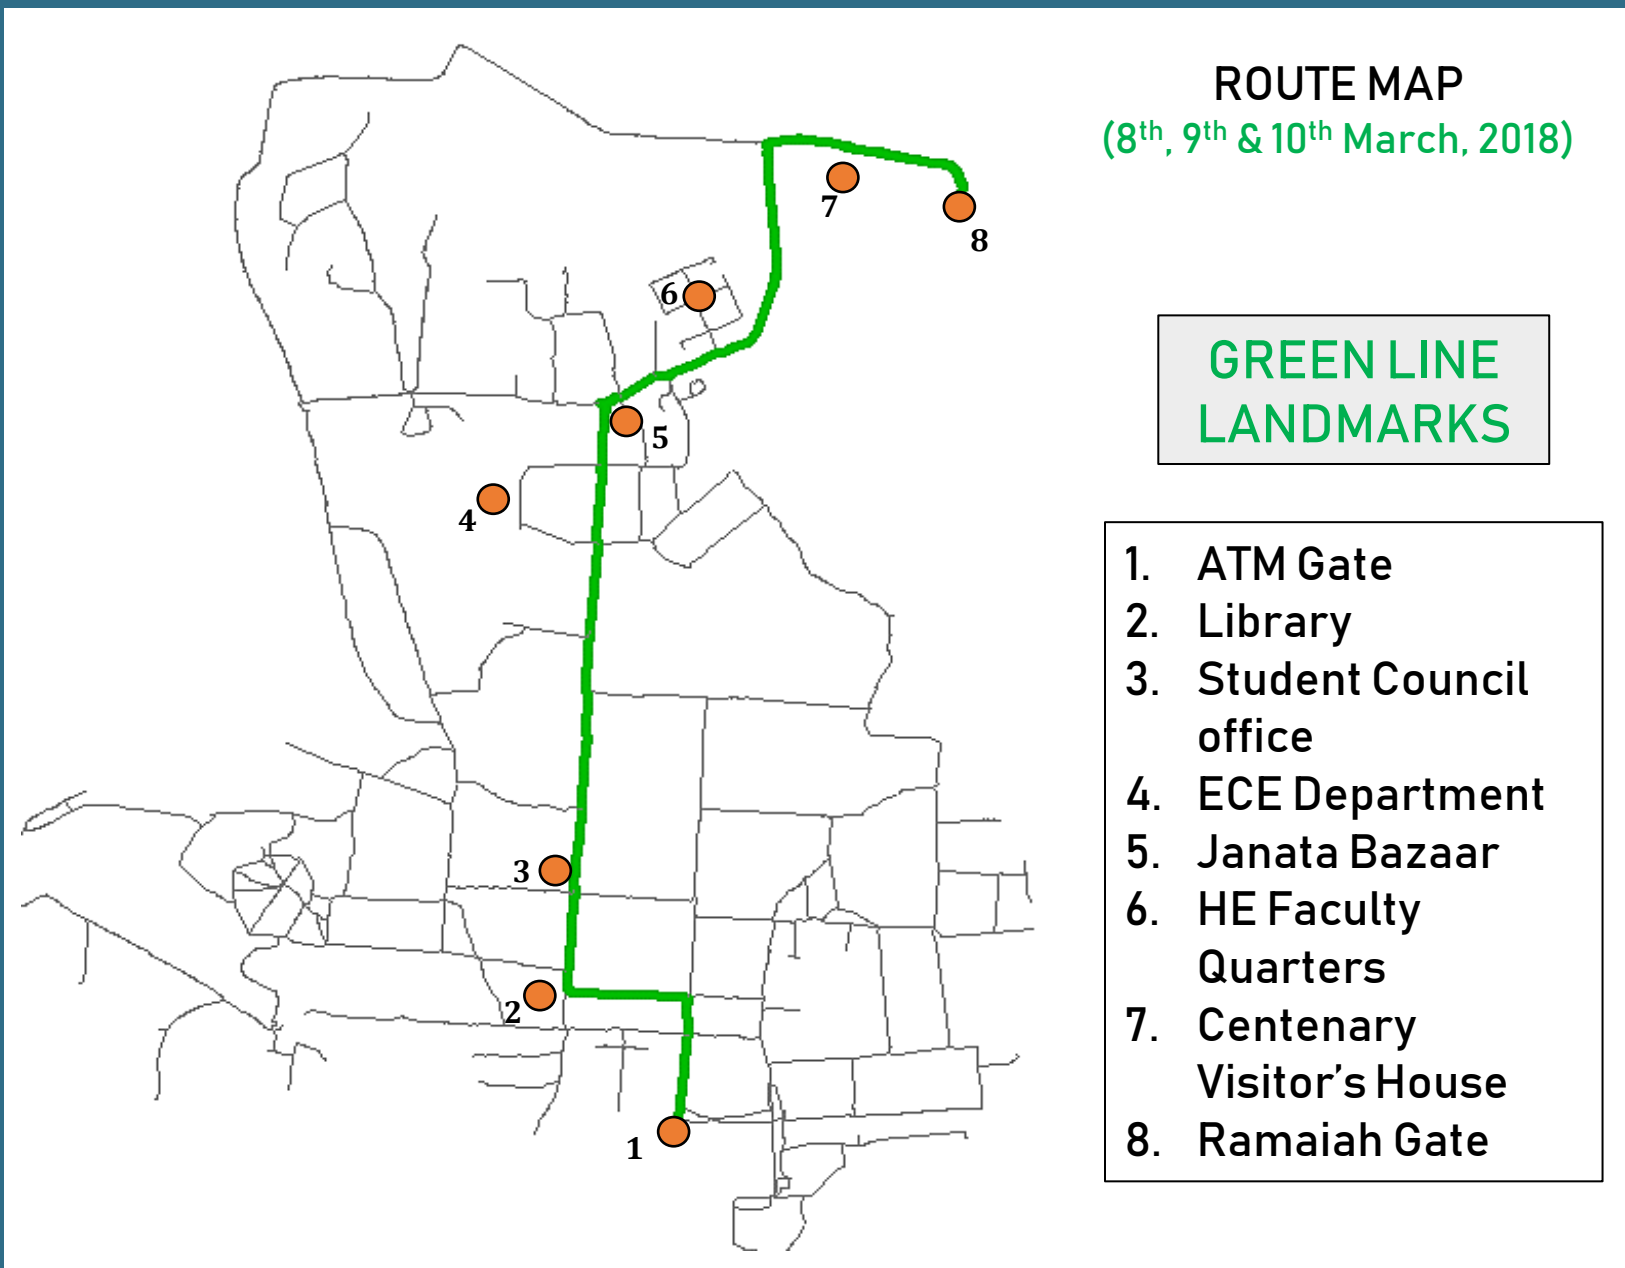

E RICKSHAW POINT

ROUTE MAP
(8th, 9th & 10th March, 2018)

**RED LINE
LANDMARKS**

1. Main Gate
2. Library
3. Nesara Restaurant
4. New Hostels
5. R Hostel Block
6. Block 1 & 2
7. Faculty Club
8. Biological Science Building
9. D - Gate
10. IISc - NIAS Gate

E RICKSHAW POINT

E RICKSHAW POINT