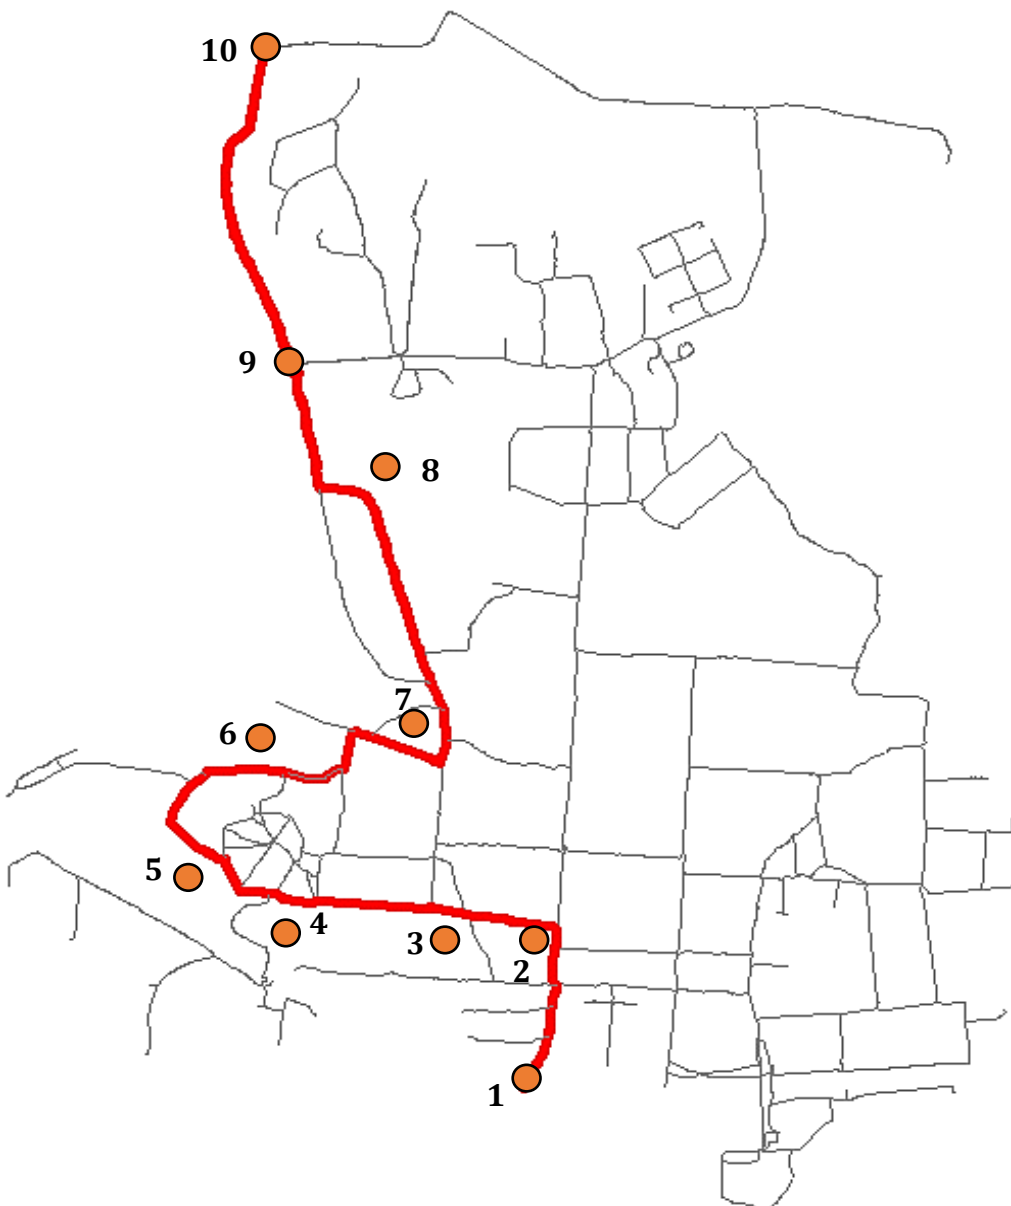

E RICKSHAW POINT

ROUTE MAP
(8th, 9th & 10th March, 2018)

**RED LINE
LANDMARKS**

1. Main Gate
2. Library
3. Nesara Restaurant
4. New Hostels
5. R Hostel Block
6. Block 1 & 2
7. Faculty Club
8. Biological Science Building
9. D - Gate
10. IISc - NIAS Gate

E RICKSHAW POINT

E RICKSHAW POINT